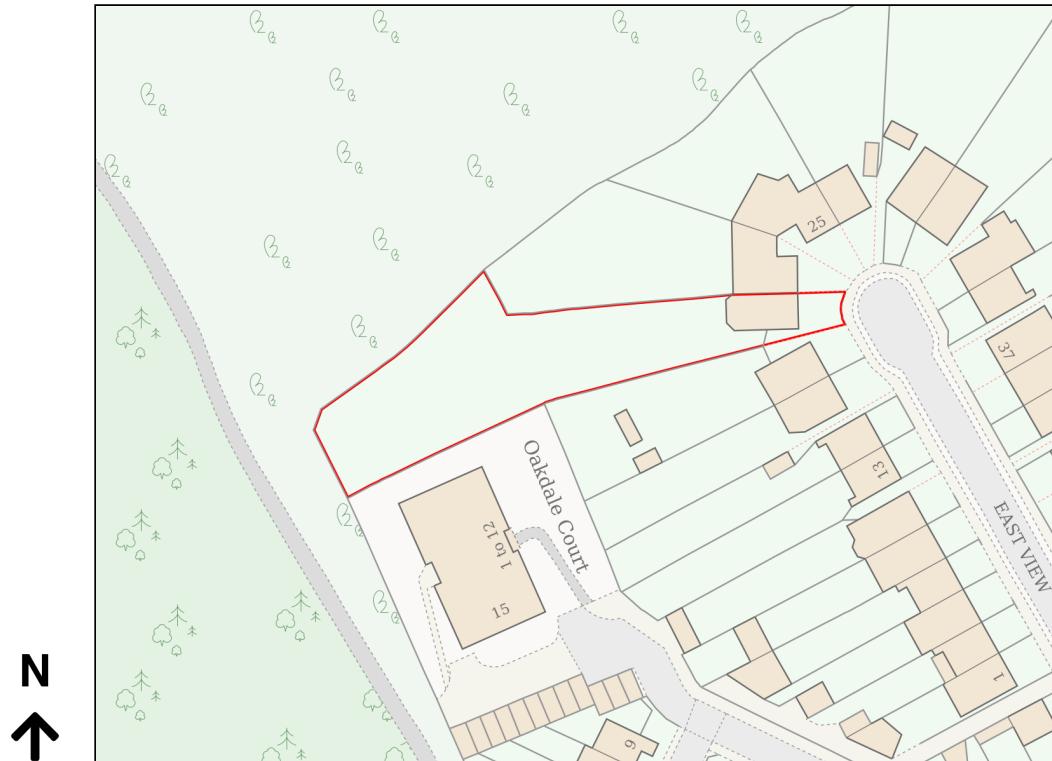

Location Plan

Site Address: 21, East View, Chingford, E4 9JA

Date Produced: 18-Mar-2026

Scale: 1:1250 @A4

Planning Portal Reference: PP-14775614v1