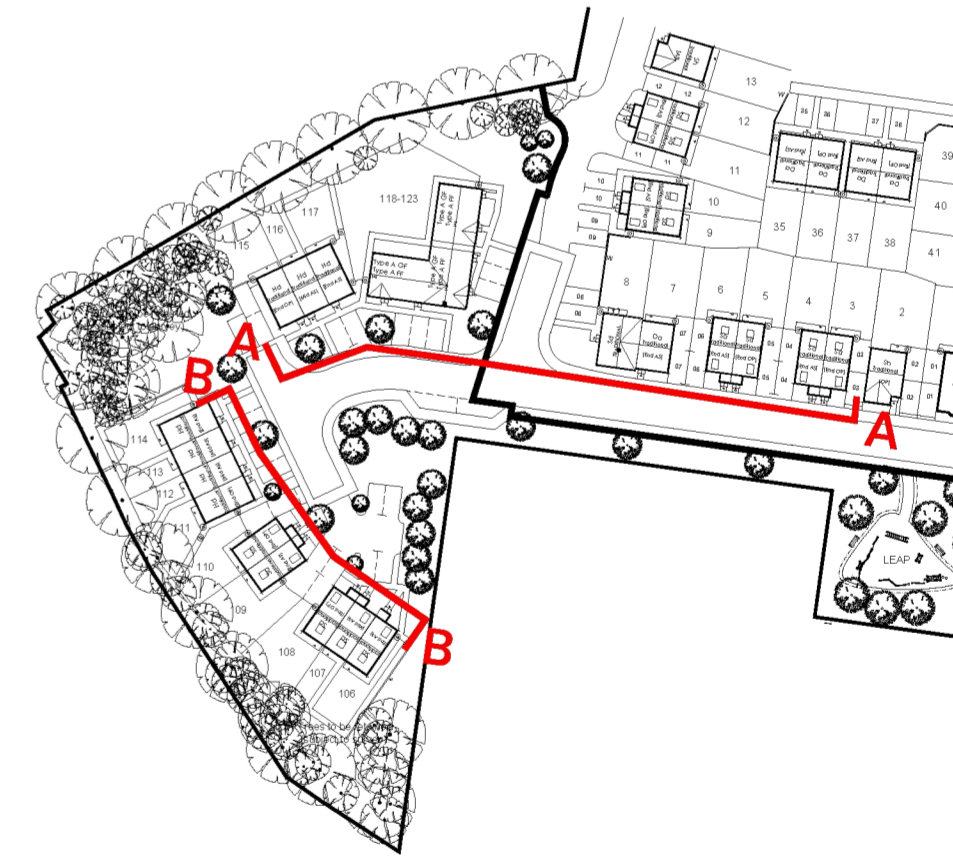

KEY PLAN | NTS

REV	DATE	DESCRIPTION	REVISED BY	APPROVED BY
A	08.10.25	Scale bar updated.	CR	CR